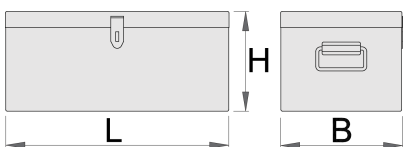

Tool box

960/3

Profiles

Product features

- material: premium PLUS sheet metal
- coated with eco colour of Qualicoat quality standard
- intended for transport and storage of tools, power tools, different equipment and documentation. Tool box can be used in various climatic conditions
- box can be locked with padlock

530

430

31000

* Images of products are symbolic. All dimensions are in mm, and weight in grams. All listed dimensions may vary in tolerance.