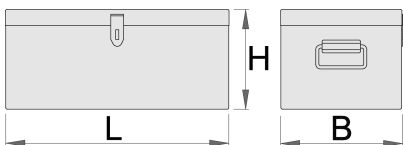

Tool box

960/3

Profiles

Product features

- material: premium PLUS sheet metal
- coated with eco colour of Qualicoat quality standard
- intended for transport and storage of tools, power tools, different equipment and documentation. Tool box can be used in various climatic conditions
- box can be locked with padlock

530

430

31000

* Images of products are symbolic. All dimensions are in mm, and weight is in grams. All listed dimensions may vary in tolerance.