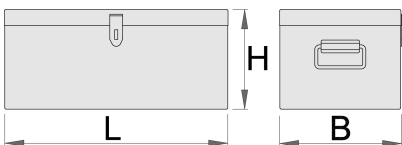

Tool box

960/3

Profiles

Product features

- material: premium PLUS sheet metal
- coated with eco colour of Qualicoat quality standard
- intended for transport and storage of tools, power tools, different equipment and documentation. Tool box can be used in various climatic conditions
- box can be locked with padlock

530

430

31000

* Images of products are symbolic. All dimensions are in mm, and weight in grams. All listed dimensions may vary in tolerance.