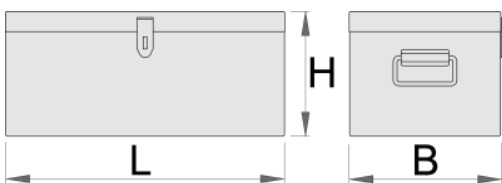

Tool box

960/3

Product attributes

- material: premium PLUS sheet metal
- coated with eco colour of Qualicoat quality standard
- intended for transport and storage of tools, power tools and equipment, documentation in various climatic conditions

605898

L

910

B

530

H

430

31000