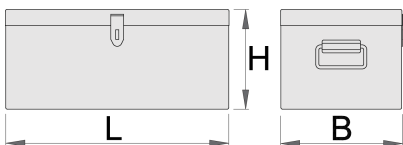

Tool box

960/3

Profiles

Product features

- material: premium PLUS sheet metal
- coated with eco colour of Qualicoat quality standard
- intended for transport and storage of tools, power tools, different equipment and documentation. Tool box can be used in various climatic conditions
- box can be locked with padlock

530

430

31000

* Images of products are symbolic. All dimensions are in mm, and weight in grams. All listed dimensions may vary in tolerance.