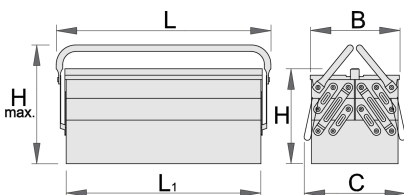

툴 박스 - 5칸

915/5

프로파일

제품 특징

- coated with eco colour of Qualicoat quality standard
- long type with two handles
- material: premium PLUS sheet metal
- box can be locked with padlock

L1

B

C

5541

* Images of products are symbolic. All dimensions are in mm, and weight in grams. All listed dimensions may vary in tolerance.

사진 (사진)