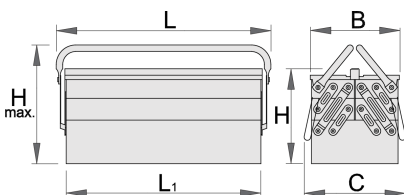

툴 박스 - 5칸

915/5

프로파일

제품 특징

- coated with eco colour of Qualicoat quality standard
- long type with two handles
- material: premium PLUS sheet metal
- box can be locked with padlock

L1

B

C

5541

* Images of products are symbolic. All dimensions are in mm, and weight is in grams. All listed dimensions may vary in tolerance.

사진 (사진)