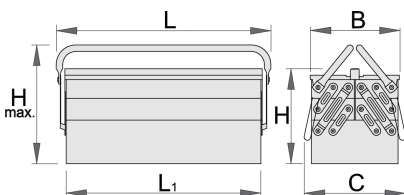

工具箱 - 5层抽屉

915/5

配置文件

产品属性

- 环保无铅镉涂层
- 双把手长型
- 材料:金属板材
- box can be locked with padlock

L1

B

C

5541

* Images of products are symbolic. All dimensions are in mm, and weight in grams. All listed dimensions may vary in tolerance.

Photo (pictures)