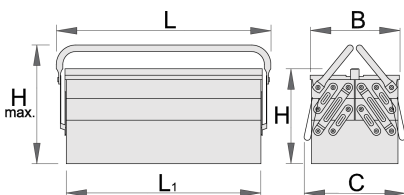

툴 박스 - 5칸

914/5

프로파일

제품 특징

- material: premium PLUS sheet metal
- coated with eco colour of Qualicoat quality standard
- short type with two handles
- box can be locked with padlock

L1

B

C

4768

* Images of products are symbolic. All dimensions are in mm, and weight in grams. All listed dimensions may vary in tolerance.

액세서리

SOS tool tray for 911

SOS tool tray for sockets 12p for 911