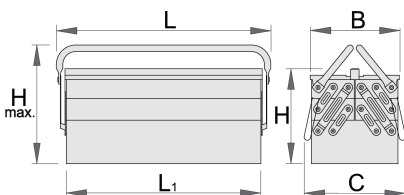

工具箱 - 5层抽屉

914/5

配置文件

产品属性

- 材料:金属板材
- 环保无铅镉涂层
- 双把手短柄型
- box can be locked with padlock

L1

B

C

4768

* Images of products are symbolic. All dimensions are in mm, and weight is in grams. All listed dimensions may vary in tolerance.