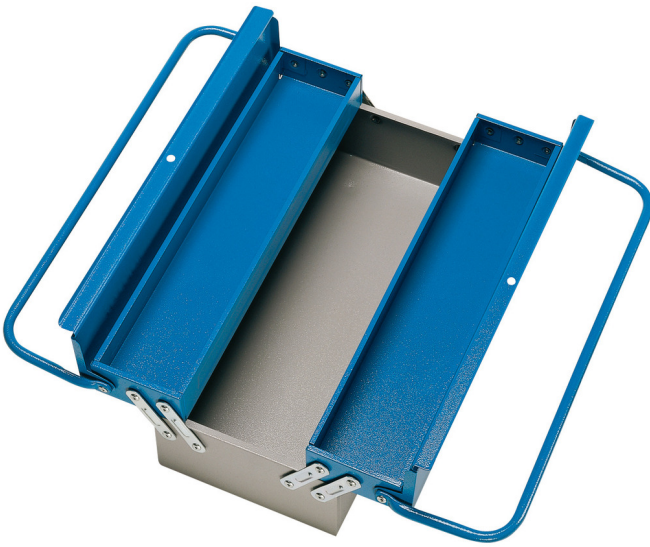

툴 박스 - 3칸

914/3

프로파일

제품 특징

- material: premium PLUS sheet metal
- short type with two handles
- coated with eco colour of Qualicoat quality standard
- box can be locked with padlock

L1

B

C