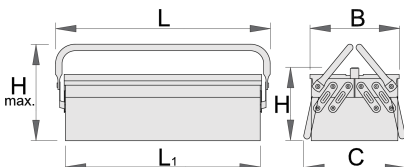

툴 박스 - 3칸

914/3

프로파일

제품 특징

- material: premium PLUS sheet metal
- short type with two handles
- coated with eco colour of Qualicoat quality standard
- box can be locked with padlock

L1

B

C