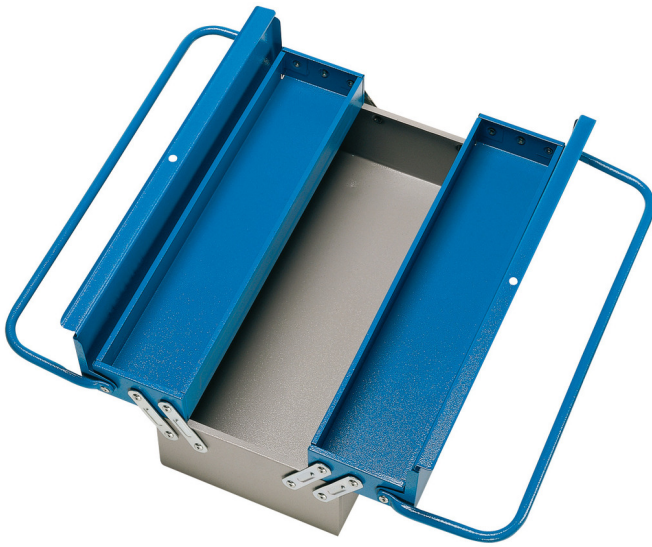

툴 박스 - 3칸

914/3

프로파일

제품 특징

- material: premium PLUS sheet metal
- short type with two handles
- coated with eco colour of Qualicoat quality standard
- box can be locked with padlock

L1

B

C