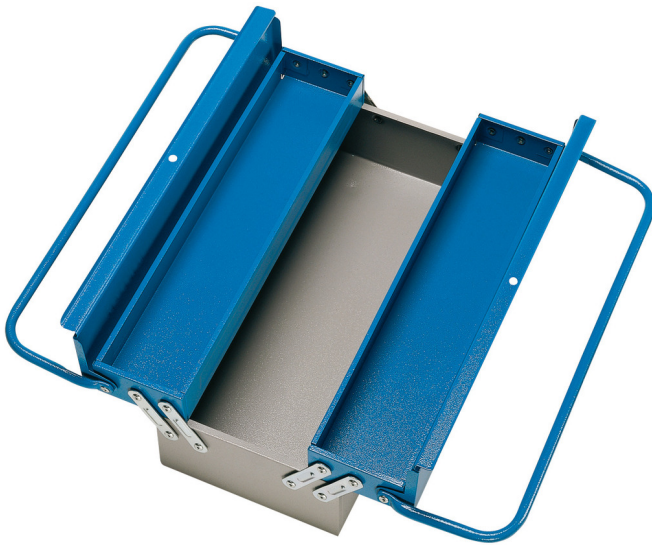

# Tool box - 3 compartments

914/3

## Product features

- material: premium PLUS sheet metal
- short type with two handles
- coated with eco colour of Qualicoat quality standard
- box can be locked with padlock

L1

B

C

L

H

H↑