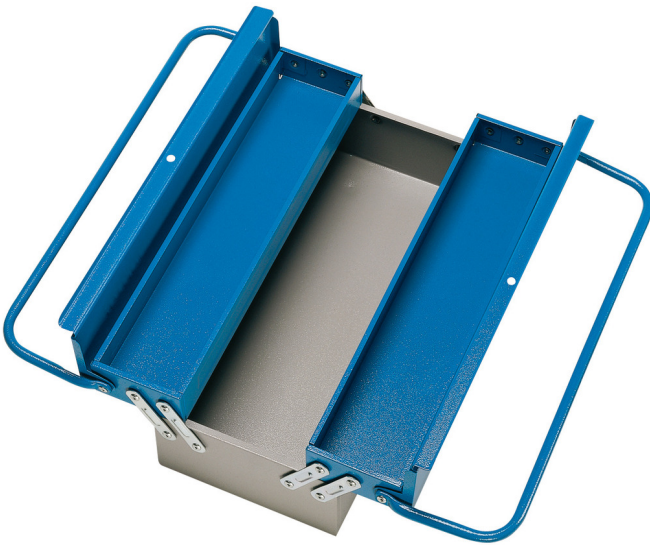

Tool box - 3 compartments

914/3

Profiles

Product features

- material: premium PLUS sheet metal
- short type with two handles
- coated with eco colour of Qualicoat quality standard
- box can be locked with padlock

L1

B

C

L

H

H↑

L1

B