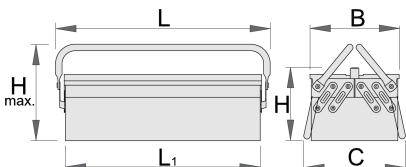

工具箱 - 3层抽屉

914/3

配置文件

产品属性

- 材料:金属板材
- 双把手短型
- 环保无铅镉涂层
- box can be locked with padlock

L1

B

C

3513

* Images of products are symbolic. All dimensions are in mm, and weight in grams. All listed dimensions may vary in tolerance.

Accessories

911的SOS工具托盘

911的12p套筒SOS工具托盘

911套筒SOS工具托盘