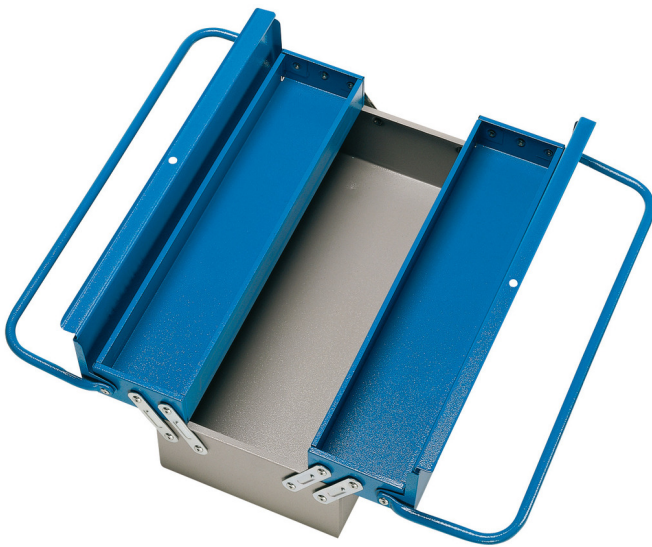

# Gereedschapkist - 3 delig

914/3

## Product attributen

- material: premium PLUS sheet metal
- kort type met twee handgrepen
- coated with eco colour of Qualicoat quality standard
- box can be locked with padlock

L1

B

C

L

H

H↑