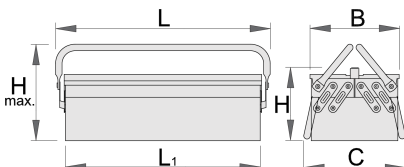

Tool box - 3 compartments

914/3

Profiles

Product features

- material: premium PLUS sheet metal
- short type with two handles
- coated with eco colour of Qualicoat quality standard
- box can be locked with padlock

L1

B

C

L

H

H↑

L1

B