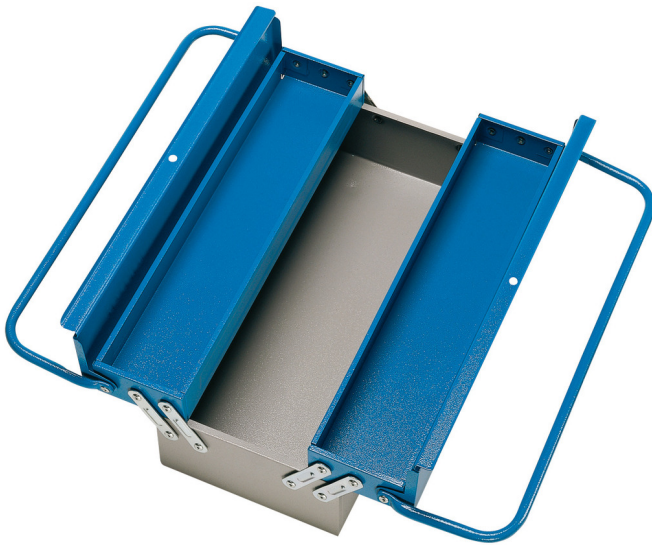

Tool box - 3 compartments

914/3

Profiles

Product features

- material: premium PLUS sheet metal
- short type with two handles
- coated with eco colour of Qualicoat quality standard
- box can be locked with padlock

L1

B

C

L

H

H↑

L1

B