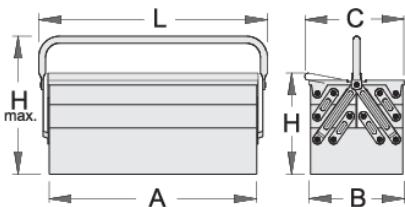

Tool box - 5 compartments

912/5

Profiles

Product features

- coated with eco colour of Qualicoat quality standard
- long type with one handle
- box can be locked with padlock

A

B

C

225

320

5386

* Images of products are symbolic. All dimensions are in mm, and weight in grams. All listed dimensions may vary in tolerance.

Usage (pictures)

Photo (pictures)