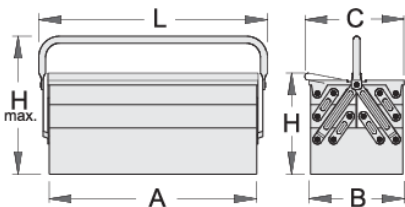

工具箱 - 5层抽屉

912/5

配置文件

产品属性

- 环保无铅镉涂层
- 单把手长型
- box can be locked with padlock

A

B

C

225

320

5386

* Images of products are symbolic. All dimensions are in mm, and weight in grams. All listed dimensions may vary in tolerance.

用途 (pictures)

Photo (pictures)