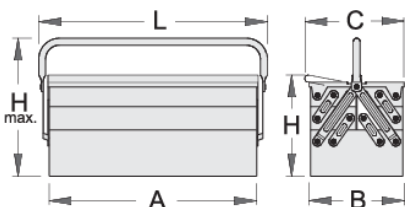

工具箱 - 5层抽屉

912/5

配置文件

产品属性

- 环保无铅镉涂层
- 单把手长型
- box can be locked with padlock

A

B

C

225

320

5386

* Images of products are symbolic. All dimensions are in mm, and weight in grams. All listed dimensions may vary in tolerance.

用途 (pictures)

Photo (pictures)