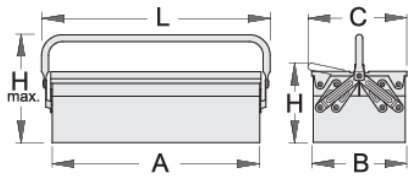

Tool box - 3 compartments

Hidden

912/3

Profiles

Product features

- coated with eco colour of Qualicoat quality standard
- long type with one handle
- box can be locked with padlock

	A	B	C	L	H	H↑	
--	---	---	---	---	---	----	--

* Images of products are symbolic. All dimensions are in mm, and weight is in grams. All listed dimensions may vary in tolerance.