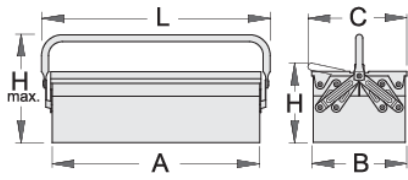

## 产品属性

- 环保无铅镉涂层
- 单把手长型
- box can be locked with padlock

	A	B	C	L	H	H↑	
--	---	---	---	---	---	----	---

601911

560

210

220

600

175

270

3834

\* Images of products are symbolic. All dimensions are in mm, and weight in grams. All listed dimensions may vary in tolerance.