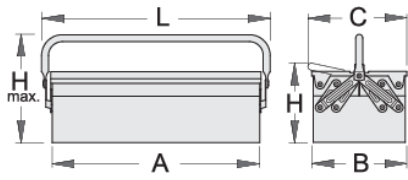

工具箱 - 3层抽屉

912/3

配置文件

产品属性

- 环保无铅镉涂层
- 单把手长型
- box can be locked with padlock

	A	B	C	L	H	H↑	
--	---	---	---	---	---	----	---

601911

560

210

220

600

175

270

3834

* Images of products are symbolic. All dimensions are in mm, and weight in grams. All listed dimensions may vary in tolerance.