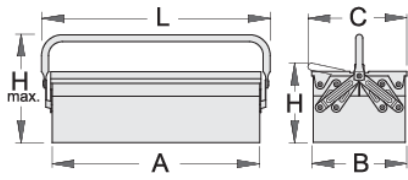

Tool box - 3 compartments

912/3

Profiles

Product features

- coated with eco colour of Qualicoat quality standard
- long type with one handle
- box can be locked with padlock

	A	B	C	L	H	H↑	
--	---	---	---	---	---	----	--

* Images of products are symbolic. All dimensions are in mm, and weight in grams. All listed dimensions may vary in tolerance.