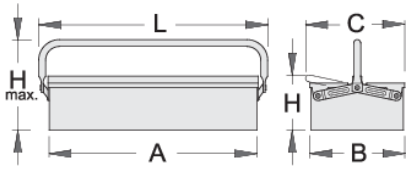

툴 박스 - 1칸

912/1

프로파일

제품 특징

- coated with eco colour of Qualicoat quality standard
- long type with one handle

- box can be locked with padlock

	A	B	C	L	H	H↑	
601910	560	210	220	600	125	220	2531

* Images of products are symbolic. All dimensions are in mm, and weight in grams. All listed dimensions may vary in tolerance.