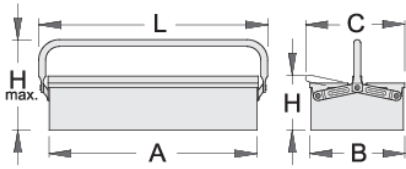

Tool box - 1 compartment

912/1

Profiles

Product features

- coated with eco colour of Qualicoat quality standard
- long type with one handle

- box can be locked with padlock

	A	B	C	L	H	H↑	
601910	560	210	220	600	125	220	2531

* Images of products are symbolic. All dimensions are in mm, and weight in grams. All listed dimensions may vary in tolerance.