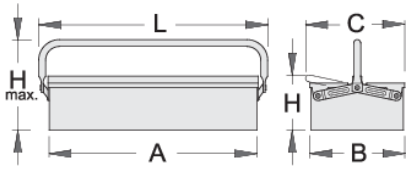

- box can be locked with padlock

	A	B	C	L	H	H↑	
601910	560	210	220	600	125	220	2531

* Images of products are symbolic. All dimensions are in mm, and weight in grams. All listed dimensions may vary in tolerance.