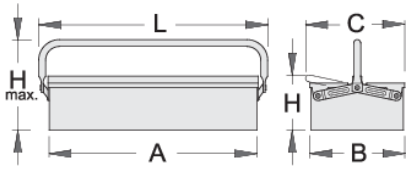

工具箱 - 1抽屉

912/1

配置文件

产品属性

- 环保无铅镉涂层
- 单把手长柄型

- box can be locked with padlock

	A	B	C	L	H	H↑	
601910	560	210	220	600	125	220	2531

* Images of products are symbolic. All dimensions are in mm, and weight in grams. All listed dimensions may vary in tolerance.