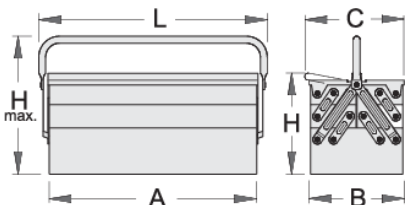

툴 박스 - 5칸

911/5

프로파일

제품 특징

- coated with eco colour of Qualicoat quality standard
- short type with one handle
- box can be locked with padlock

A

B

C

225

320

3956

* Images of products are symbolic. All dimensions are in mm, and weight in grams. All listed dimensions may vary in tolerance.

사용법 (사진)

사진 (사진)

액세서리

 SOS tool tray for 911