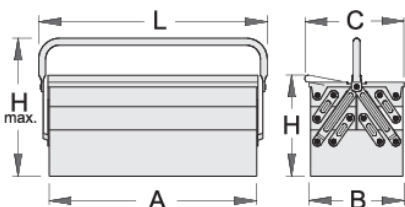

툴 박스 - 5칸

911/5

프로파일

제품 특징

- coated with eco colour of Qualicoat quality standard
- short type with one handle
- box can be locked with padlock

A

B

C

225

320

3956

* Images of products are symbolic. All dimensions are in mm, and weight in grams. All listed dimensions may vary in tolerance.

사용법 (사진)

사진 (사진)

액세서리

 SOS tool tray for 911