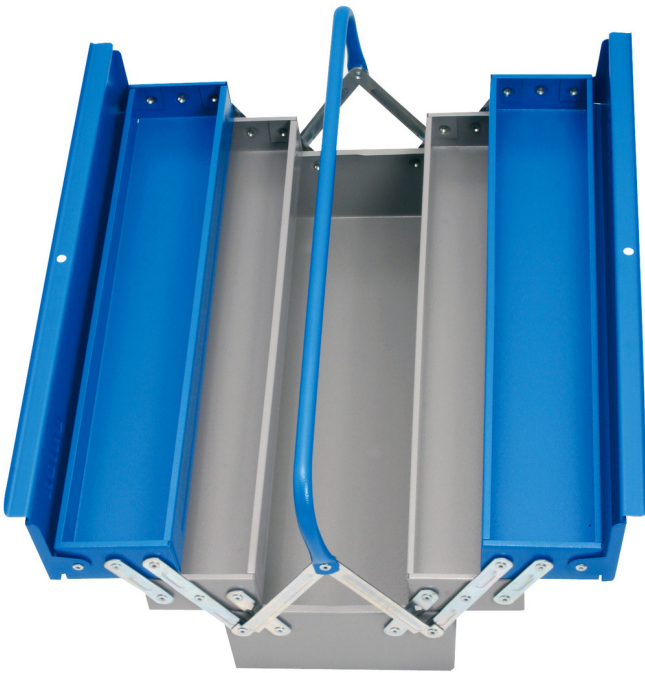

툴 박스 - 5칸

911/5

프로파일

제품 특징

- coated with eco colour of Qualicoat quality standard
- short type with one handle
- box can be locked with padlock

A

B

C