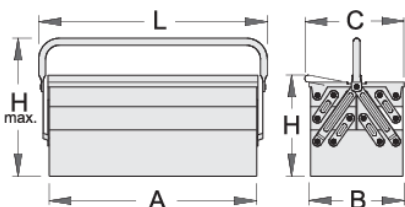

工具箱 - 5层抽屉

911/5

配置文件

产品属性

- 环保无铅镉涂层
- 单把手短柄型
- box can be locked with padlock

A

B

C

225

320

3956

* Images of products are symbolic. All dimensions are in mm, and weight in grams. All listed dimensions may vary in tolerance.

用途 (pictures)

Photo (pictures)

Accessories

 911的SOS工具托盘