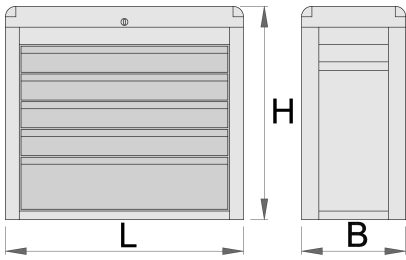

- coated with eco colour of Qualicoat quality standard
- 5 drawers L 560 x W 265 x H 70 mm
- maximum capacity of each drawer: 30kg

	L	B	H	
611784	685	300	535	25000

* Images of products are symbolic. All dimensions are in mm, and weight in grams. All listed dimensions may vary in tolerance.

스페어 파트

관련 제품