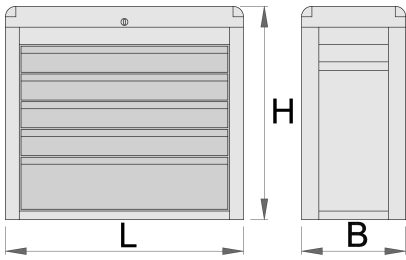

## 제품 특징

- material: premium PLUS sheet metal
- central locking system with a lock and folding key
- 폼 키링이 포함된 키가 있는 잠금 장치
- cover with lock, when the cover is closed the drawers will be locked
- drawers with ball-bearing slides
- the synthetic covering protects drawers and tools from damage

- coated with eco colour of Qualicoat quality standard
- 5 drawers L 560 x W 265 x H 70 mm
- maximum capacity of each drawer: 30kg

Barcode	L	B	H	Weight
611784	685	300	535	25000

\* Images of products are symbolic. All dimensions are in mm, and weight in grams. All listed dimensions may vary in tolerance.