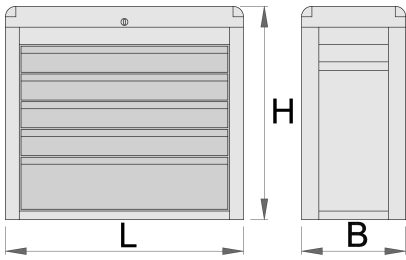

## 제품 특징

- material: premium PLUS sheet metal
- central locking system with a lock and folding key
- 폼 키링이 포함된 키가 있는 잠금 장치
- cover with lock, when the cover is closed the drawers will be locked
- drawers with ball-bearing slides
- the synthetic covering protects drawers and tools from damage

- coated with eco colour of Qualicoat quality standard
- 5 drawers L 560 x W 265 x H 70 mm
- maximum capacity of each drawer: 30kg

	L	B	H	
611784	685	300	535	25000

\* Images of products are symbolic. All dimensions are in mm, and weight in grams. All listed dimensions may vary in tolerance.