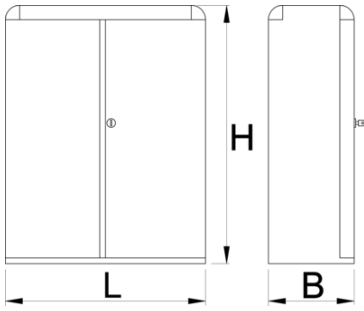

툴 캐비닛

948E2

프로파일

제품 특징

- material: premium PLUS sheet metal
- locking with keylock and folding key
- 폼 키링이 포함된 키가 있는 잠금 장치
- coated with eco colour of Qualicoat quality standard

- the interior of the cabinet is fitted with perforated steel plate

| Barcode | L | B | H | Weight |
|---------|-----|-----|-----|--------|
| 612216 | 700 | 300 | 900 | 26000 |

* Images of products are symbolic. All dimensions are in mm, and weight in grams. All listed dimensions may vary in tolerance.