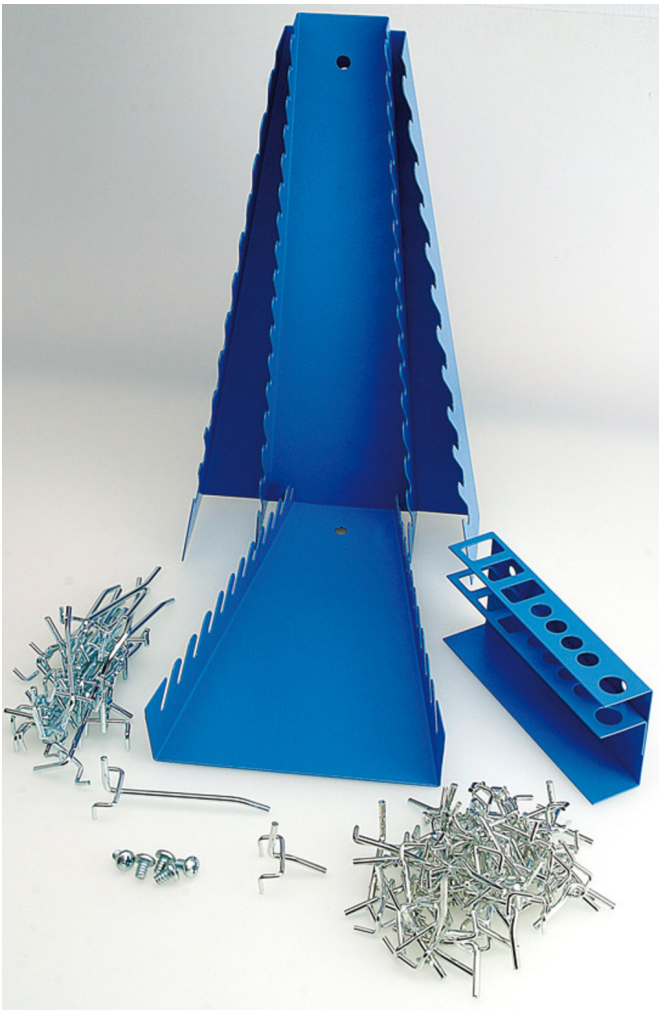

# Accessories for 948E1

948E1.1

## 제품 특징

- accessories: hooks (35 pcs dim. 35mm, 10 pcs dim. 50mm and 20 pcs dim. 100mm), with metal stands for wrenches - 3 pcs and chisels - 1 pcs

612908

2600

---

\* Images of products are symbolic. All dimensions are in mm, and weight in grams. All listed dimensions may vary in tolerance.