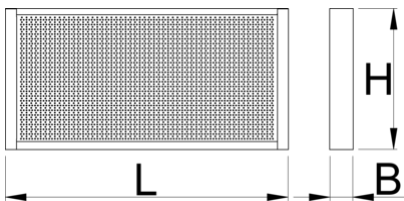

946A용 캐비닛

990CWR

프로파일

제품 특징

- material: premium PLUS sheet metal
- coated with eco colour of Qualicoat quality standard
- with 30 hooks

625669

L

1000

B

125

H

740

18600

L

B

H