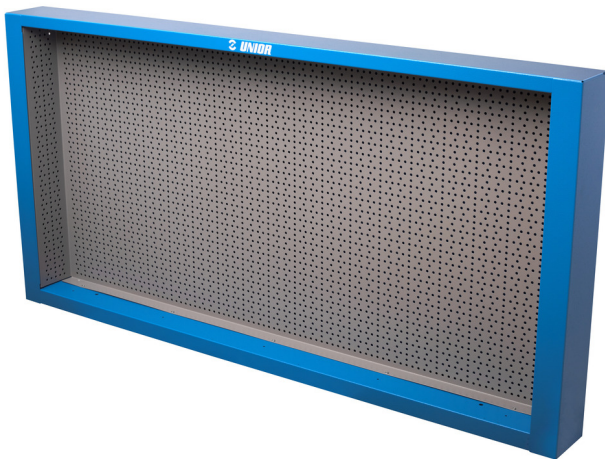

Cabinet

990CWR

Profiles

Product features

- material: premium PLUS sheet metal
- coated with eco colour of Qualicoat quality standard
- with 30 hooks

625669

L

1000

B

125

H

740

18600

L

B

H