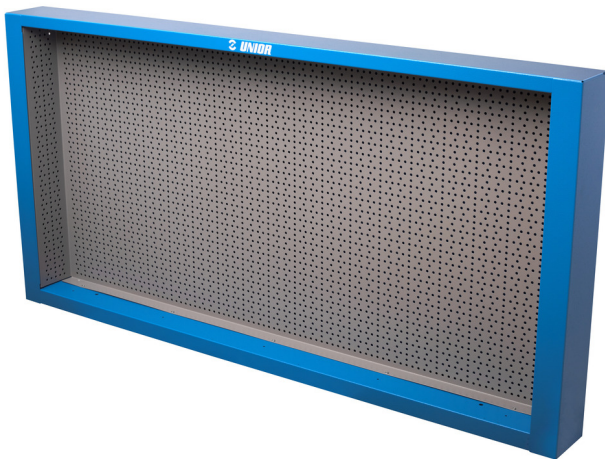

# Cabinet

990CWR

## Product features

- material: premium PLUS sheet metal
- coated with eco colour of Qualicoat quality standard
- with 30 hooks

625669

L

1000

B

125

H