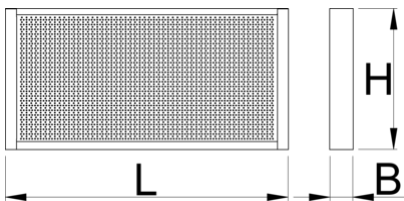

Cabinet

990CWR

Profiles

Product features

- material: premium PLUS sheet metal
- coated with eco colour of Qualicoat quality standard
- with 30 hooks

625669

L

1000

B

125

H

740

18600

L

B

H