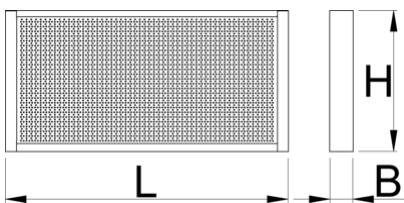

Cabinet

990CWR

Profiles

Product features

- material: premium PLUS sheet metal
- coated with eco colour of Qualicoat quality standard
- with 30 hooks

625669

L

1000

B

125

H

740

18600

L

B

H