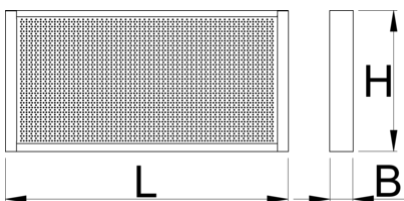

Cabinet

990CWR

Profiles

Product features

- material: premium PLUS sheet metal
- coated with eco colour of Qualicoat quality standard
- with 30 hooks

625669

L

1000

B

125

H

740

18600

L

B

H