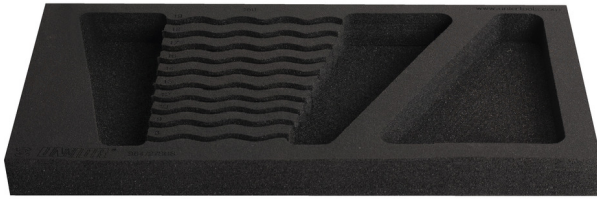

SOS tool tray for 964/27SOS

vI964/27SOS

프로파일

제품 특징

- material: low density polyethylene foam
- Tool tray dimension: 188 x 364 x 30 mm
- Compatible with drawers of Eurostyle, Eurovision, Euromotion, Europlus and Hercules (front drawers) line

621231

L

188

B

364

H

30

42