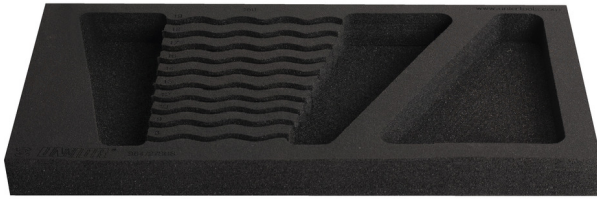

964/27SOS的SOS工具托盘

vI964/27SOS

配置文件

产品属性

- 材料：低密度聚乙烯泡沫
- Tool tray dimension: 188 x 364 x 30 mm
- Compatible with drawers of Eurostyle, Eurovision, Euromotion, Europlus and Hercules (front drawers) line

621231

L

188

B

364

H

30

42

* Images of products are symbolic. All dimensions are in mm, and weight is in grams. All listed dimensions may vary in tolerance.