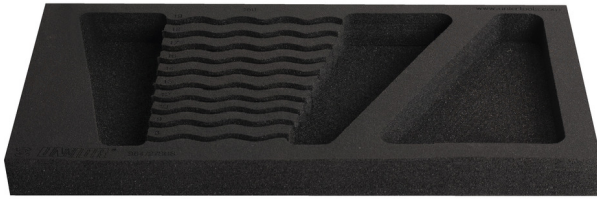

SOS tool tray for 964/27SOS

VI964/27SOS

Profiles

Product features

- material: low density polyethylene foam
- Tool tray dimension: 188 x 364 x 30 mm
- Compatible with drawers of Eurostyle, Eurovision, Euromotion, Europlus and Hercules (front drawers) line

621231

L

188

B

364

H

30

42