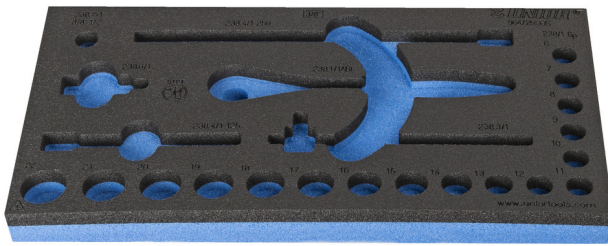

# SOS tool tray for 964/25SOS

vI964/25SOS

## Product attributen

- materiaal: polyethyleenschuim met lage dichtheid
- Tool tray dimension: 188 x 364 x 30 mm
- Compatible with drawers of Eurostyle, Eurovision, Euromotion, Europlus and Hercules (front drawers) line

620898

L

188

B

364

H

30

25