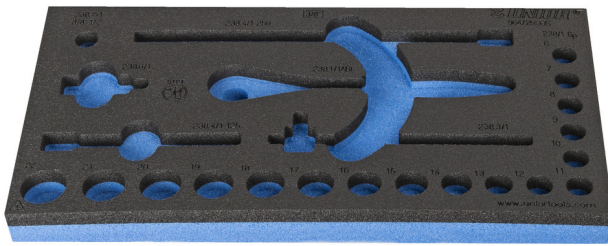

SOS tool tray for 964/25SOS

vI964/25SOS

프로파일

제품 특징

- material: low density polyethylene foam
- Tool tray dimension: 188 x 364 x 30 mm
- Compatible with drawers of Eurostyle, Eurovision, Euromotion, Europlus and Hercules (front drawers) line

L

B

H

620898

188

364

30

25

* Images of products are symbolic. All dimensions are in mm, and weight in grams. All listed dimensions may vary in tolerance.