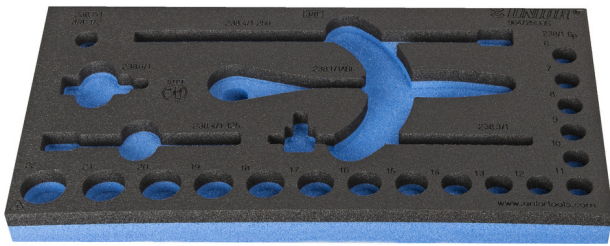

# SOS tool tray for 964/25SOS

vI964/25SOS

## Product features

- material: low density polyethylene foam
- Tool tray dimension: 188 x 364 x 30 mm
- Compatible with drawers of Eurostyle, Eurovision, Euromotion, Europlus and Hercules (front drawers) line

620898

L

188

B

364

H

30

25