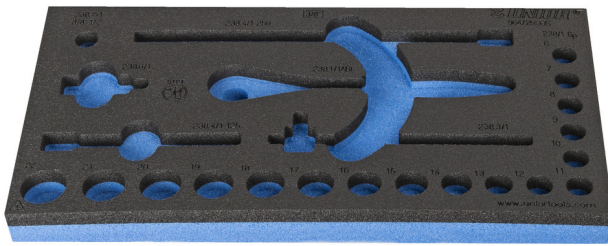

# SOS tool tray for 964/25SOS

vI964/25SOS

## Profiles

## Product features

- material: low density polyethylene foam
- Tool tray dimension: 188 x 364 x 30 mm
- Compatible with drawers of Eurostyle, Eurovision, Europlus and Hercules (front drawers) line

620898

L

188

B

364

H

30

25

\* Images of products are symbolic. All dimensions are in mm, and weight in grams. All listed dimensions may vary in tolerance.