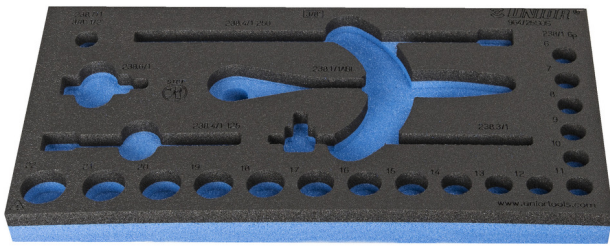

964/25SOS的SOS工具托盘

vI964/25SOS

配置文件

产品属性

- 材料：低密度聚乙烯泡沫
- Tool tray dimension: 188 x 364 x 30 mm
- Compatible with drawers of Eurostyle, Eurovision, Euromotion, Europlus and Hercules (front drawers) line

620898

L

188

B

364

H

30

25

* Images of products are symbolic. All dimensions are in mm, and weight is in grams. All listed dimensions may vary in tolerance.