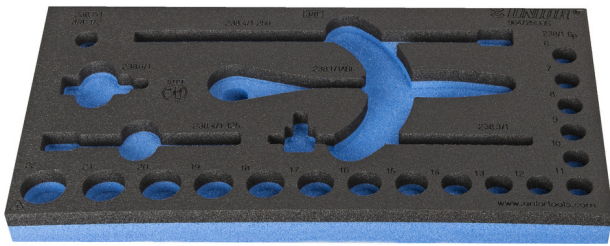

# 964/25SOS的SOS工具托盘

vI964/25SOS

## 产品属性

- 材料：低密度聚乙烯泡沫
- Tool tray dimension: 188 x 364 x 30 mm
- Compatible with drawers of Eurostyle, Eurovision, Europlus and Hercules (front drawers) line

620898

L

188

B

364

H