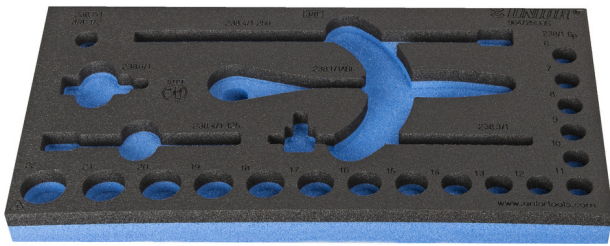

964/25SOS的SOS工具托盘

vI964/25SOS

配置文件

产品属性

- 材料：低密度聚乙烯泡沫
- Tool tray dimension: 188 x 364 x 30 mm
- Compatible with drawers of Eurostyle, Eurovision, Euromotion, Europlus and Hercules (front drawers) line

620898

L

188

B

364

H

30

25

* Images of products are symbolic. All dimensions are in mm, and weight in grams. All listed dimensions may vary in tolerance.