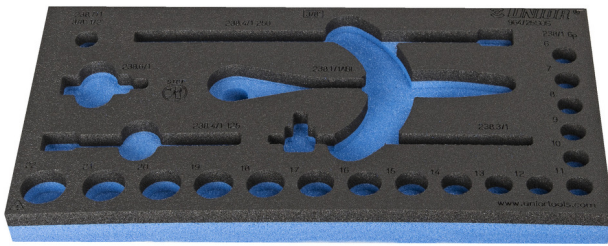

SOS tool tray for 964/25SOS

vI964/25SOS

Profiles

Product features

- material: low density polyethylene foam
- Tool tray dimension: 188 x 364 x 30 mm
- Compatible with drawers of Eurostyle, Eurovision, Europlus and Hercules (front drawers) line

620898

L

188

B

364

H

30

25

* Images of products are symbolic. All dimensions are in mm, and weight in grams. All listed dimensions may vary in tolerance.