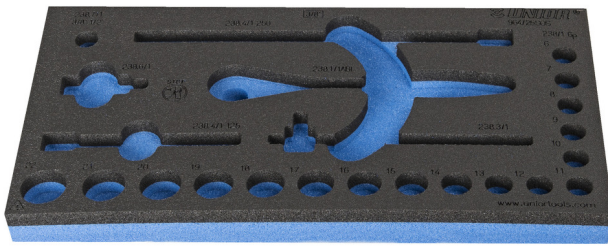

SOS tool tray for 964/25SOS

vI964/25SOS

Profiles

Product features

- material: low density polyethylene foam
- Tool tray dimension: 188 x 364 x 30 mm
- Compatible with drawers of Eurostyle, Eurovision, Euromotion, Europlus and Hercules (front drawers) line

620898

L

188

B

364

H

30

25

* Images of products are symbolic. All dimensions are in mm, and weight in grams. All listed dimensions may vary in tolerance.