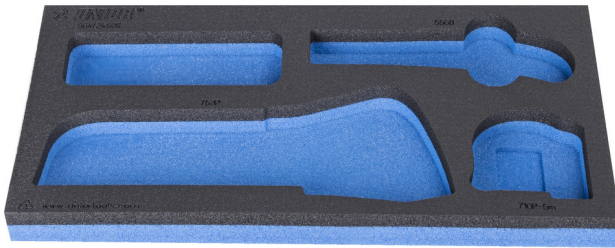

# SOS tool tray for 964/24SOS

VI964/24SOS

## Product attributen

- materiaal: polyethyleenschuim met lage dichtheid
- Tool tray dimension: 188 x 364 x 30 mm
- Compatible with drawers of Eurostyle, Eurovision, Euromotion, Europlus and Hercules (front drawers) line

621230

L

188

B

364

H

30

39