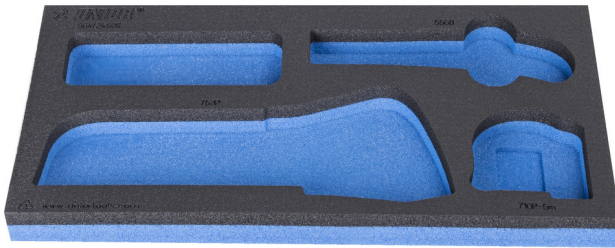

# SOS tool tray for 964/24SOS

VI964/24SOS

## Product attributen

- materiaal: polyethyleenschuim met lage dichtheid
- Tool tray dimension: 188 x 364 x 30 mm
- Compatible with drawers of Eurostyle, Eurovision, Europlus and Hercules (front drawers) line

621230

L

188

B

364

H

30

39