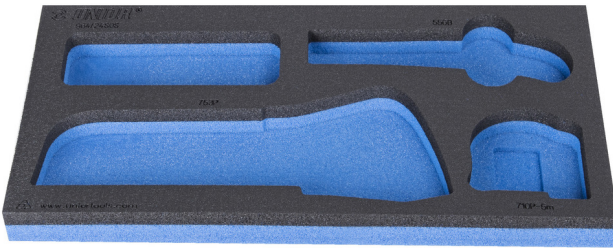

# SOS tool tray for 964/24SOS

vI964/24SOS

## 제품 특징

- material: low density polyethylene foam
- Tool tray dimension: 188 x 364 x 30 mm
- Compatible with drawers of Eurostyle, Eurovision, Euromotion, Europlus and Hercules (front drawers) line

621230

L

188

B

364

H

30

39

\* Images of products are symbolic. All dimensions are in mm, and weight in grams. All listed dimensions may vary in tolerance.