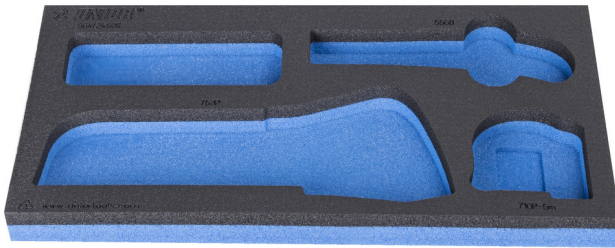

SOS tool tray for 964/24SOS

vI964/24SOS

프로파일

제품 특징

- material: low density polyethylene foam
- Tool tray dimension: 188 x 364 x 30 mm
- Compatible with drawers of Eurostyle, Eurovision, Euromotion, Europlus and Hercules (front drawers) line

621230

L

188

B

364

H

30

39

* Images of products are symbolic. All dimensions are in mm, and weight in grams. All listed dimensions may vary in tolerance.