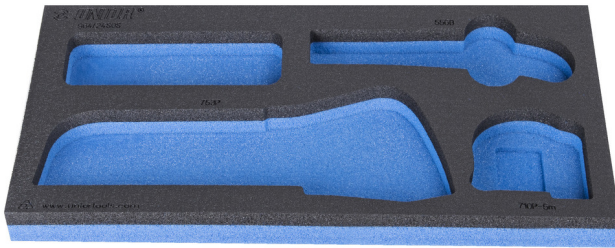

# SOS tool tray for 964/24SOS

vI964/24SOS

## 제품 특징

- material: low density polyethylene foam
- Tool tray dimension: 188 x 364 x 30 mm
- Compatible with drawers of Eurostyle, Eurovision, Euromotion, Europlus and Hercules (front drawers) line

621230

L

188

B

364

H

30

39

\* Images of products are symbolic. All dimensions are in mm, and weight is in grams. All listed dimensions may vary in tolerance.