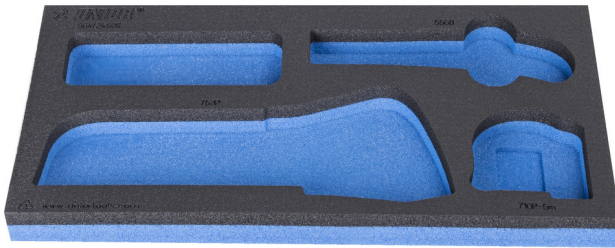

SOS tool tray for 964/24SOS

vI964/24SOS

Profiles

Product features

- material: low density polyethylene foam
- Tool tray dimension: 188 x 364 x 30 mm
- Compatible with drawers of Eurostyle, Eurovision, Euromotion, Europlus and Hercules (front drawers) line

621230

L

188

B

364

H

30

39

* Images of products are symbolic. All dimensions are in mm, and weight in grams. All listed dimensions may vary in tolerance.