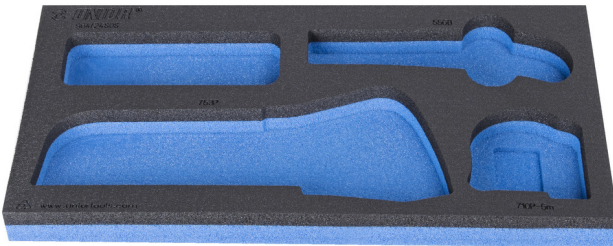

SOS tool tray for 964/24SOS

vI964/24SOS

Profiles

Product features

- material: low density polyethylene foam
- Tool tray dimension: 188 x 364 x 30 mm
- Compatible with drawers of Eurostyle, Eurovision, Euromotion, Europlus and Hercules (front drawers) line

621230

L

188

B

364

H

30

39

* Images of products are symbolic. All dimensions are in mm, and weight in grams. All listed dimensions may vary in tolerance.