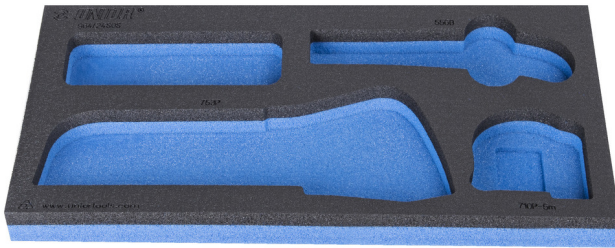

# 964/24SOS的SOS工具托盘

vI964/24SOS

## 产品属性

- 材料：低密度聚乙烯泡沫
- Tool tray dimension: 188 x 364 x 30 mm
- Compatible with drawers of Eurostyle, Eurovision, Euromotion, Europlus and Hercules (front drawers) line

621230

L

188

B

364

H