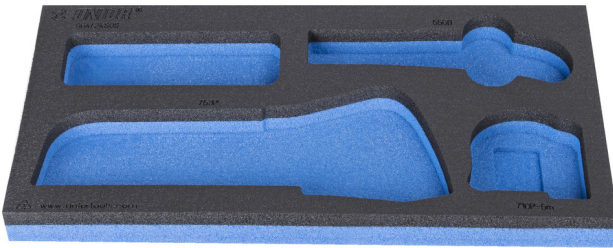

# 964/24SOS的SOS工具托盘

vI964/24SOS

## 产品属性

- 材料：低密度聚乙烯泡沫
- Tool tray dimension: 188 x 364 x 30 mm
- Compatible with drawers of Eurostyle, Eurovision, Euromotion, Europlus and Hercules (front drawers) line

621230

L

188

B

364

H