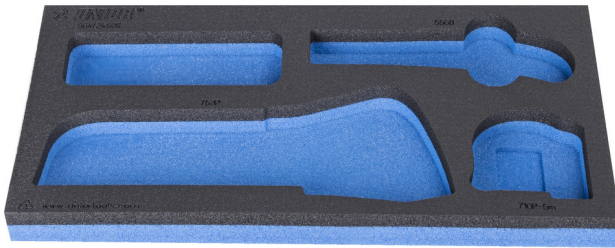

964/24SOS的SOS工具托盘

vI964/24SOS

配置文件

产品属性

- 材料：低密度聚乙烯泡沫
- Tool tray dimension: 188 x 364 x 30 mm
- Compatible with drawers of Eurostyle, Eurovision, Europlus and Hercules (front drawers) line

621230

L

188

B

364

H

30

39

* Images of products are symbolic. All dimensions are in mm, and weight in grams. All listed dimensions may vary in tolerance.