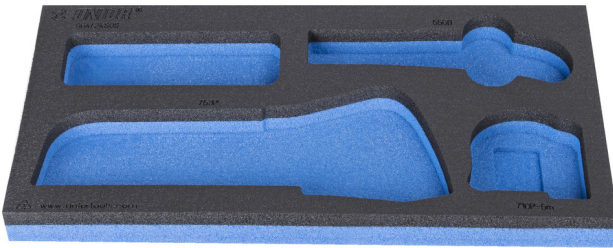

964/24SOS的SOS工具托盘

vI964/24SOS

配置文件

产品属性

- 材料：低密度聚乙烯泡沫
- Tool tray dimension: 188 x 364 x 30 mm
- Compatible with drawers of Eurostyle, Eurovision, Euromotion, Europlus and Hercules (front drawers) line

621230

L

188

B

364

H

30

39

* Images of products are symbolic. All dimensions are in mm, and weight in grams. All listed dimensions may vary in tolerance.