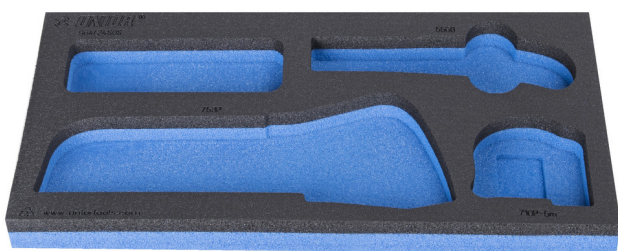

# SOS uložak za art. 964/24SOS

vI964/24SOS

## Atributi proizvoda

- materijal: polietilenska pjena male gustoće
- Tool tray dimension: 188 x 364 x 30 mm
- Compatible with drawers of Eurostyle, Eurovision, Euromotion, Europlus and Hercules (front drawers) line

621230

L

188

B

364

H

30

39