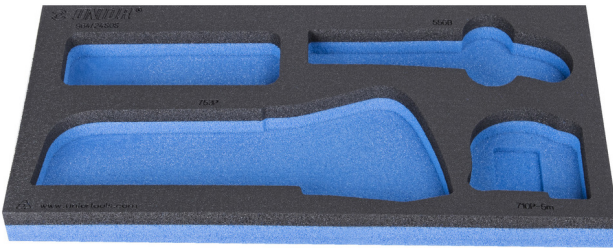

SOS tool tray for 964/24SOS

vI964/24SOS

Profiles

Product features

- material: low density polyethylene foam
- Tool tray dimension: 188 x 364 x 30 mm
- Compatible with drawers of Eurostyle, Eurovision, Euromotion, Europlus and Hercules (front drawers) line

621230

L

188

B

364

H

30

39

* Images of products are symbolic. All dimensions are in mm, and weight in grams. All listed dimensions may vary in tolerance.