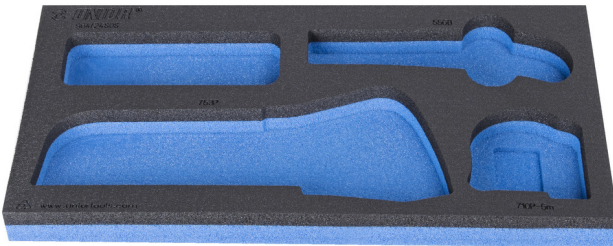

# SOS tool tray for 964/24SOS

vI964/24SOS

## Product features

- material: low density polyethylene foam
- Tool tray dimension: 188 x 364 x 30 mm
- Compatible with drawers of Eurostyle, Eurovision, Euromotion, Europlus and Hercules (front drawers) line

621230

L

188

B

364

H

30

39