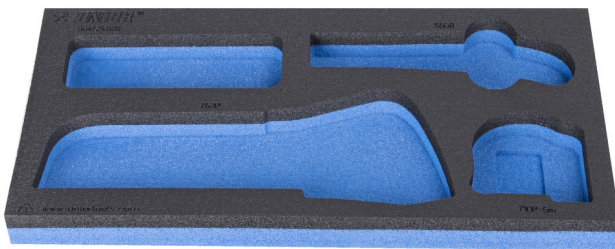

SOS tool tray for 964/24SOS

VI964/24SOS

Profiles

Product features

- material: low density polyethylene foam
- Tool tray dimension: 188 x 364 x 30 mm
- Compatible with drawers of Eurostyle, Eurovision, Europlus and Hercules (front drawers) line

621230

L

188

B

364

H

30

39

* Images of products are symbolic. All dimensions are in mm, and weight in grams. All listed dimensions may vary in tolerance.