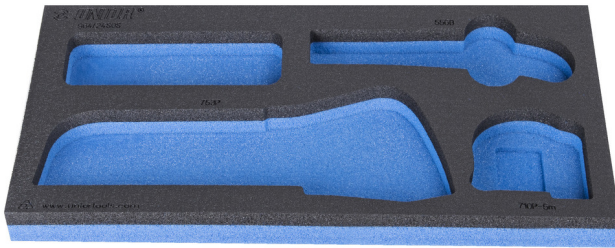

SOS tool tray for 964/24SOS

VI964/24SOS

Profiles

Product features

- material: low density polyethylene foam
- Tool tray dimension: 188 x 364 x 30 mm
- Compatible with drawers of Eurostyle, Eurovision, Euromotion, Europlus and Hercules (front drawers) line

621230

L

188

B

364

H

30

39

* Images of products are symbolic. All dimensions are in mm, and weight is in grams. All listed dimensions may vary in tolerance.