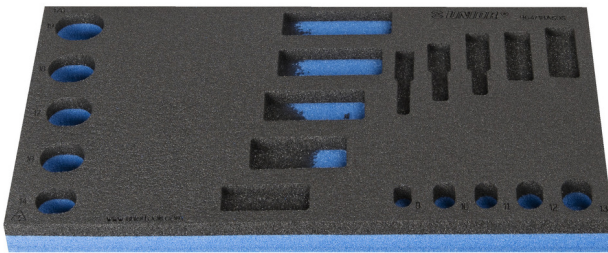

SOS tool tray for 964/18ASOS

vI964/18ASOS

프로파일

제품 특징

- material: low density polyethylene foam
- Tool tray dimension: 188 x 364 x 30 mm
- Compatible with drawers of Eurostyle, Eurovision, Euromotion, Europlus and Hercules (front drawers) line

621226

L

188

B

364

H

30

56