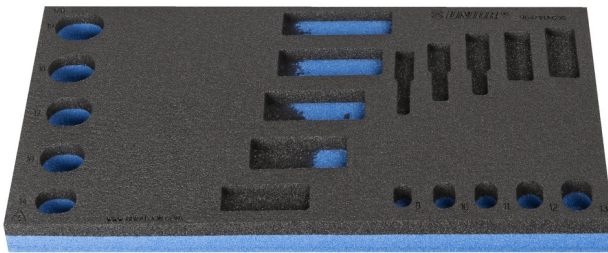

SOS tool tray for 964/18ASOS

vI964/18ASOS

Profiles

Product features

- material: low density polyethylene foam
- Tool tray dimension: 188 x 364 x 30 mm
- Compatible with drawers of Eurostyle, Eurovision, Euromotion, Europlus and Hercules (front drawers) line

621226

L

188

B

364

H

30

56