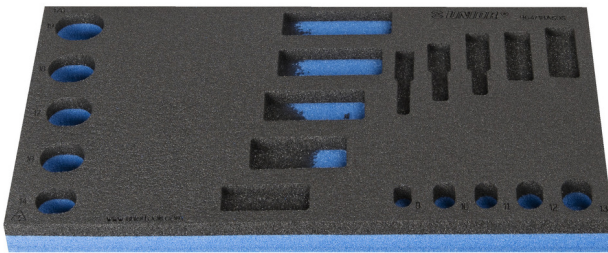

# SOS tool tray for 964/18ASOS

vI964/18ASOS

## Product features

- material: low density polyethylene foam
- Tool tray dimension: 188 x 364 x 30 mm
- Compatible with drawers of Eurostyle, Eurovision, Europlus and Hercules (front drawers) line

621226