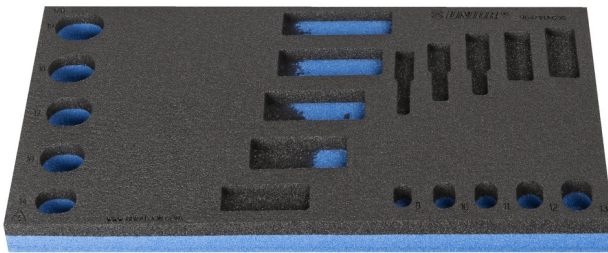

SOS tool tray for 964/18ASOS

vI964/18ASOS

Profiles

Product features

- material: low density polyethylene foam
- Tool tray dimension: 188 x 364 x 30 mm
- Compatible with drawers of Eurostyle, Eurovision, Europlus and Hercules (front drawers) line

621226

L

188

B

364

H

30

56