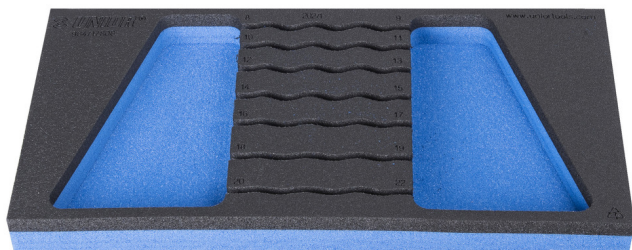

SOS uložak za art. 964/17SOS

vi964/17SOS

Profili

[./hr/support/warranty](/hr/support/warranty)

Atributi proizvoda

- Materijal: polietilenska pjena male gustoće
- Tool tray dimension: 188 x 364 x 30 mm
- Compatible with drawers of Eurostyle, Eurovision, Europlus and Hercules (front drawers) line

940E
940EV
920PLUS

1/3

188 x 364 x 30

621225

L

188

B

364