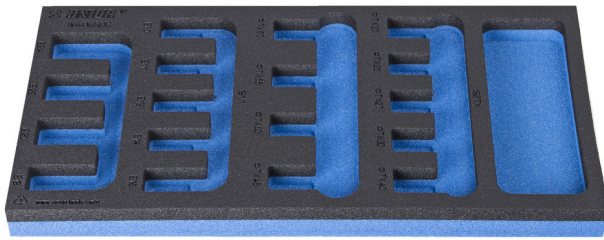

# SOS tool tray for 964/16SOS

VI964/16SOS

## Product attributen

- materiaal: polyethyleenschuim met lage dichtheid
- Tool tray dimension: 188 x 364 x 30 mm
- Compatible with drawers of Eurostyle, Eurovision, Euromotion, Europlus and Hercules (front drawers) line

621224

L

188

B

364

H

30

43