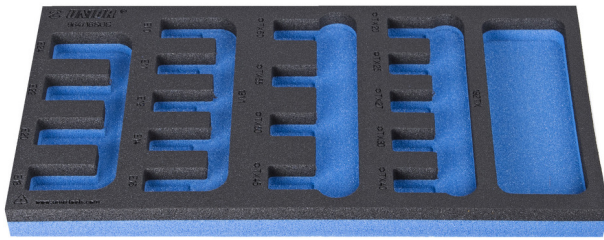

SOS tool tray for 964/16SOS

vI964/16SOS

프로파일

제품 특징

- material: low density polyethylene foam
- Tool tray dimension: 188 x 364 x 30 mm
- Compatible with drawers of Eurostyle, Eurovision, Euromotion, Europlus and Hercules (front drawers) line

621224

L

188

B

364

H

30

43