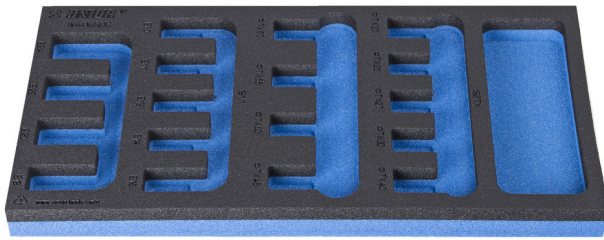

SOS tool tray for 964/16SOS

vI964/16SOS

Profiles

Product features

- material: low density polyethylene foam
- Tool tray dimension: 188 x 364 x 30 mm
- Compatible with drawers of Eurostyle, Eurovision, Europlus and Hercules (front drawers) line

621224

L

188

B

364

H

30

43