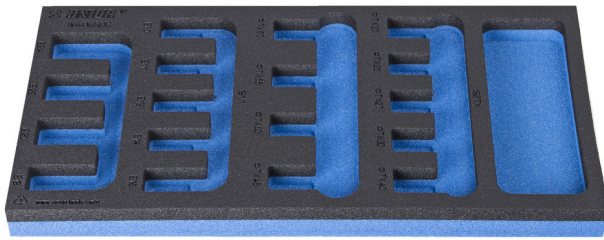

# SOS tool tray for 964/16SOS

vI964/16SOS

## Product features

- material: low density polyethylene foam
- Tool tray dimension: 188 x 364 x 30 mm
- Compatible with drawers of Eurostyle, Eurovision, Euromotion, Europlus and Hercules (front drawers) line

621224

L

188

B

364

H

30

43