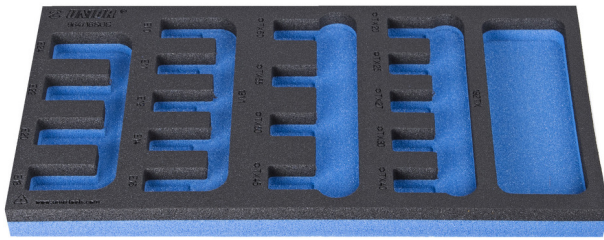

964/16SOS的SOS工具托盘

vI964/16SOS

配置文件

产品属性

- 材料：低密度聚乙烯泡沫
- Tool tray dimension: 188 x 364 x 30 mm
- Compatible with drawers of Eurostyle, Eurovision, Euromotion, Europlus and Hercules (front drawers) line

621224

L

188

B

364

H

30

43

* Images of products are symbolic. All dimensions are in mm, and weight is in grams. All listed dimensions may vary in tolerance.