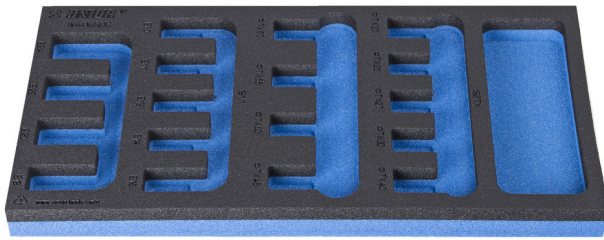

964/16SOS的SOS工具托盘

vI964/16SOS

配置文件

产品属性

- 材料：低密度聚乙烯泡沫
- Tool tray dimension: 188 x 364 x 30 mm
- Compatible with drawers of Eurostyle, Eurovision, Euromotion, Europlus and Hercules (front drawers) line

621224

L

188

B

364

H

30

43

* Images of products are symbolic. All dimensions are in mm, and weight in grams. All listed dimensions may vary in tolerance.