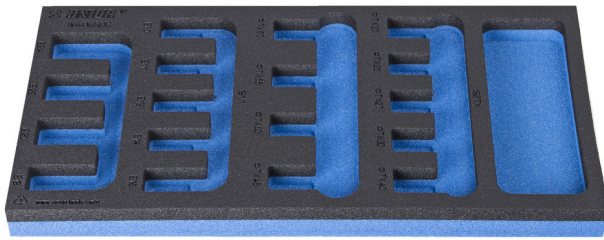

SOS tool tray for 964/16SOS

vI964/16SOS

Profiles

Product features

- material: low density polyethylene foam
- Tool tray dimension: 188 x 364 x 30 mm
- Compatible with drawers of Eurostyle, Eurovision, Euromotion, Europlus and Hercules (front drawers) line

621224

L

188

B

364

H

30

43