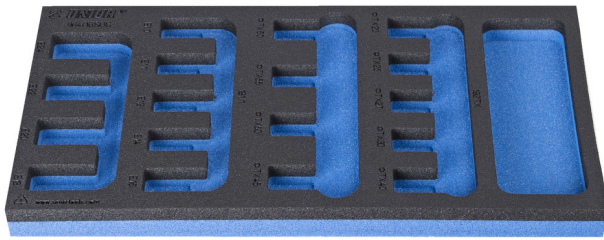

# SOS tool tray for 964/16SOS

vI964/16SOS

## Product features

- material: low density polyethylene foam
- Tool tray dimension: 188 x 364 x 30 mm
- Compatible with drawers of Eurostyle, Eurovision, Europlus and Hercules (front drawers) line

621224

L

188

B

364

H

30

43

\* Images of products are symbolic. All dimensions are in mm, and weight in grams. All listed dimensions may vary in tolerance.